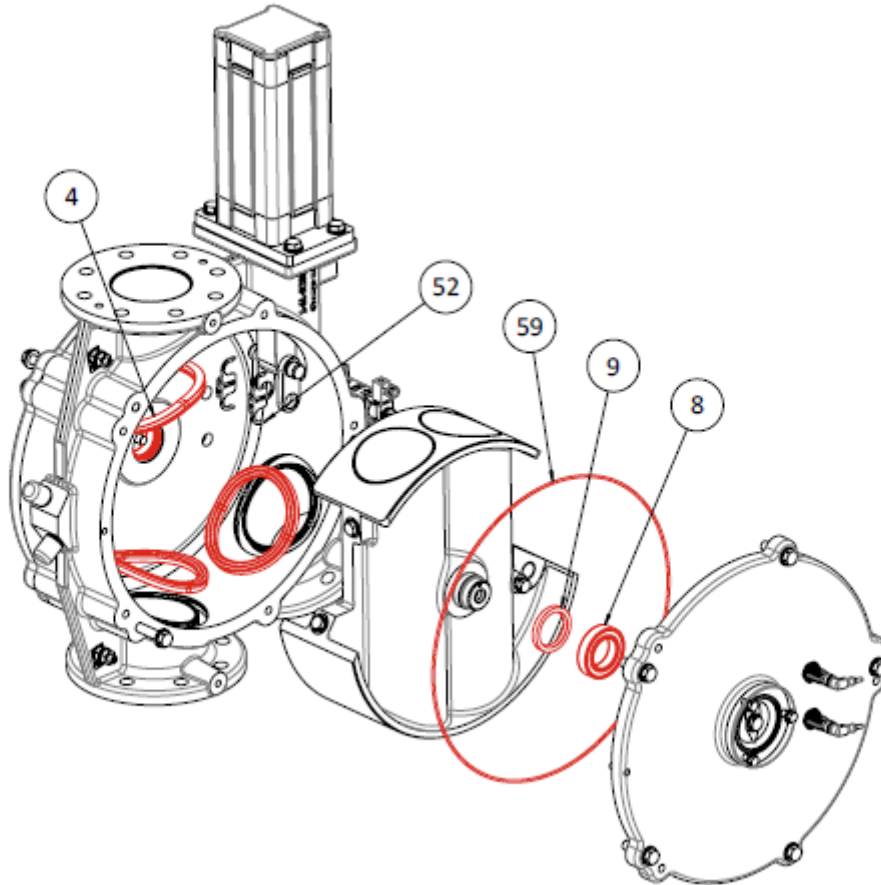

RECOMMENDED SPARE PARTS PTD

Position number	Description	50	65	80	100	125	150	200
4	Belly seal silicone 3 pieces	27044226	27044228	27044230	27044232	27044234	27044236	27044238
4	Belly seal silicone inflatable incl. Nipple and O-ring 3 pieces	27194530	27194531	27194532	27194533	27194534	27194535	27194536
8	Ball Bearing 2 pieces	03431758 6008-2RS1				03431760 6010-2RS1		
9	Lip seal NBR 2 pieces	02173109 35x60x7				02173110 58x72x8		
52	Lock plate Stainless steel 2 Pieces	27131106	27131108	27131110	27131112	27131114	27131116	27131118
59	O-ring end cover NBR 2 pieces	27045106 Ø265x3	27045108 Ø286x3	27045116 Ø326x3	27045112 Ø405x3	27045114 Ø485x3	27045116 Ø566x3	27045118 Ø806x3